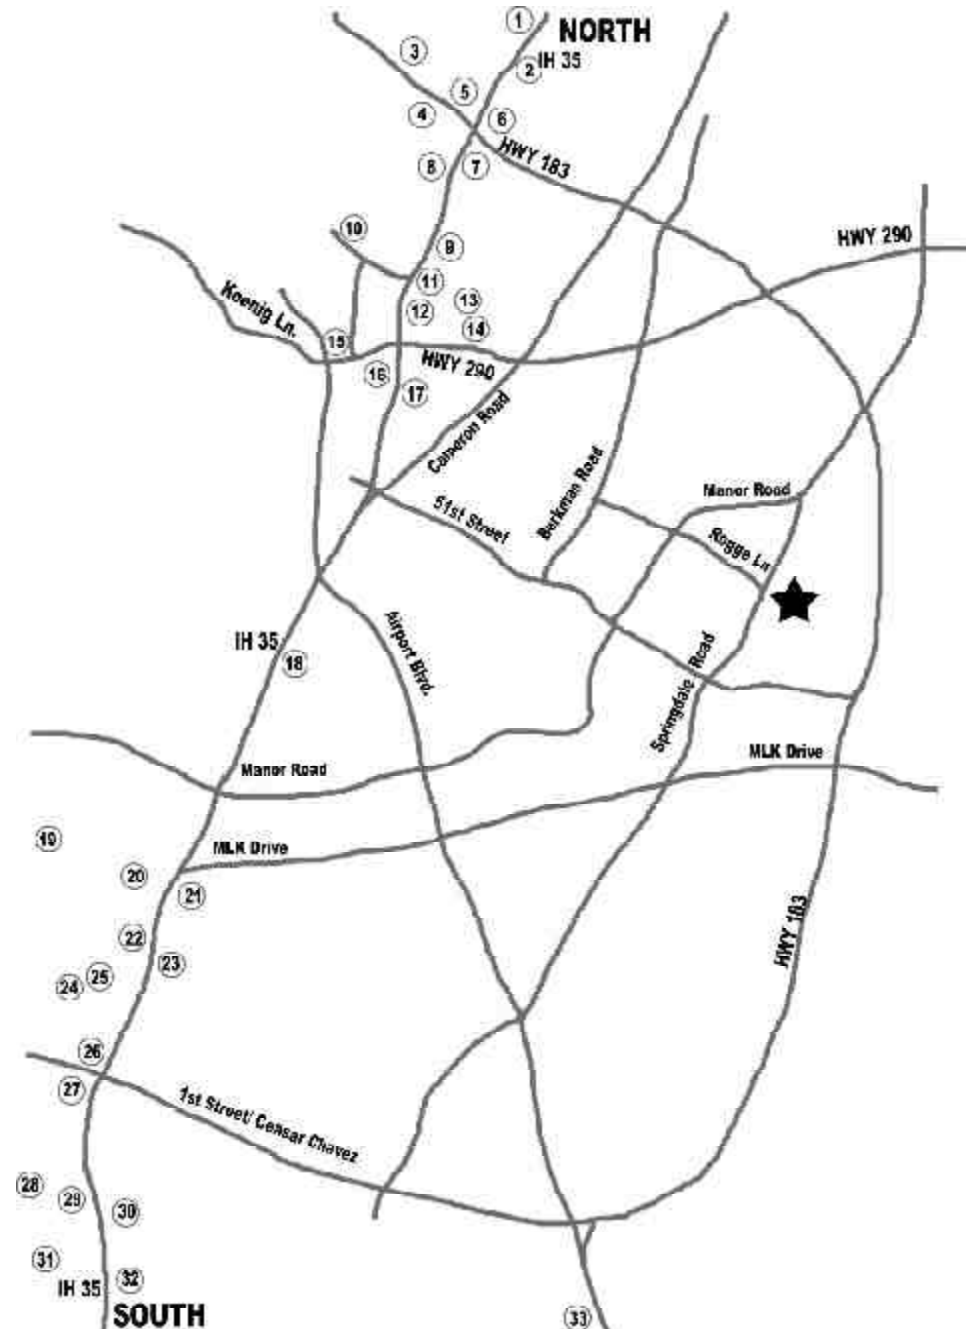

On IH 35 North of 183

1	<u>Super 8 North Motel</u>	339-1300
	8128 N Ih 35	3.3 mi
1	<u>Travelodge Suites</u>	835-5050
	8300 Ih-35 N	3.4 mi
1	<u>Wingate Inn</u>	821-0707
	8500 N Ih 35	3.5 mi
1	<u>Motel 6 Austin North</u>	339-6161
	9420 N Ih 35	4.1 mi
2	<u>Wellesley Inn & Suites</u>	339-6005
	8221 N Ih 35	3.3 mi
2	<u>Home Style Inn</u>	837-7372
	9220 N Ih35 At Rundberg Exit	5.1 mi

On 183

3	<u>Best Western Atrium North</u>	339-7311
	7928 Gessner Dr	3.4 mi
4	<u>Holiday Inn Express I-35 N & 183</u>	467-1701
	7622 I-35 North	3.1 mi
5	<u>Four Points by Sheraton Austin</u>	836-8520
	7800 N Ih 35	3.1 mi
6	<u>Days Inn North</u>	835-4311
	820 E Anderson Ln	3.0 mi
6	<u>Red Lion Hotel Austin</u>	323-5466
	6121 NI-35 At US Hwy 290	2.7 mi

Located on/near IH-35 between 290 & 183

7	<u>Hampton Inn Austin North</u>	452-3300
	619 I-35 N	3.0 mi
8	<u>Country Inn & Suites By Carlson</u>	380-0008
	7400 H-35 North	2.7 mi
8	<u>AmeriSuites Austin-N Central</u>	323-2121
	522 N IH 35	3.0 mi
8	<u>Comfort Inn</u>	302-5576
	700 Delmar Ave	3.0 mi
9	<u>La Quinta Inn Austin North</u>	452-9401
	7100 I-35 N At St John	2.7 mi
9	<u>Hearthside Suites by Villager</u>	452-9332
	7101 Ih-35 North	2.8 mi
11	<u>Drury Inn & Suites Austin North</u>	467-9500
	6711 IH 35 North	2.7 mi
12	<u>Doubletree Hotel Austin</u>	454-3737
	6505 IH 35 North	2.6 mi
13	<u>Studio 6</u>	458-5453
	937 Camino La Costa	2.5 mi
14	<u>Hawthorn Suites Austin Central</u>	459-3335
	935 La Posada Dr	2.5 mi